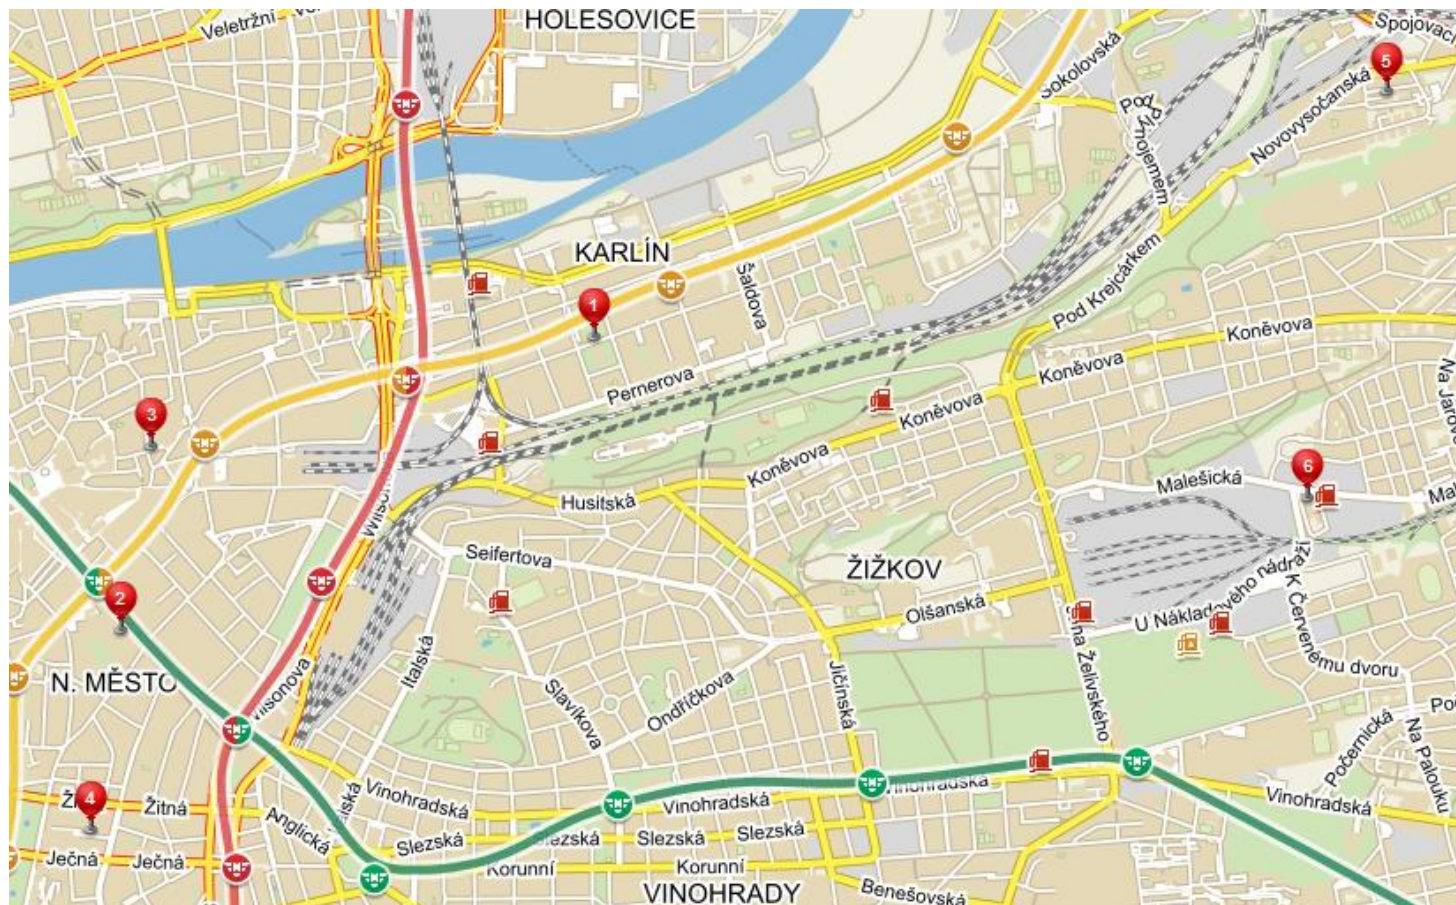

### **EA Hotel Populus\*\*\***

Adresa: U Staré Cihelny, Praha 3

[www.hotelpopulus.cz](http://www.hotelpopulus.cz)

*approx. 10 min via public transport system*

*Room rate: single room = 27 EUR, double room = 32 EUR/one night incl. breakfast*

## Map of hotels